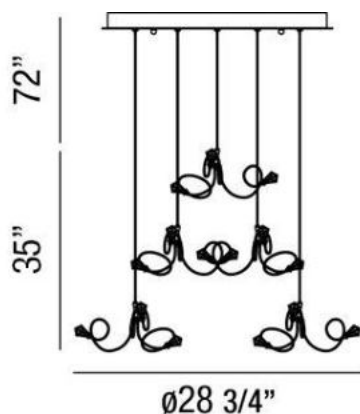

Project Information

Job Name: Canadalite.com Date: _____ Type: _____
Comments: _____