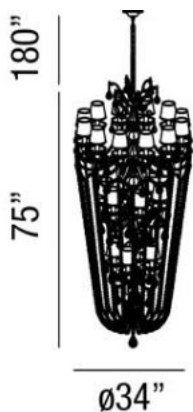

VOLANTE , 22-LIGHT CHANDELIER

Product Specifications

Collection:	Illuminations
Item No.:	25762-013
Height:	75"
Chain / Cord Length:	180"
Diameter:	34"
Est. Shipping Weight:	116.60 lbs
No. of Bulbs:	22
Bulb Wattage:	25 watts
Bulb Type:	B10 
Bulb Base:	E12
Bulb Voltage:	120 volts

Options Available

ITEM CODE	FINISH	SHADE
25762-013	silver	white

Colour / Shades Available

FINISH	SHADE
silver 	white

Project Information

Job Name: Canadalite.com Date: _____ Type: _____

Comments: 534 Hood Road, Markham ON L3R 3K9 Email: info@canadalite.com