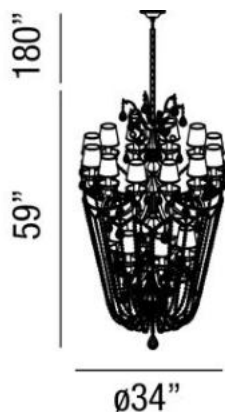

VOLANTE , 18-LIGHT CHANDELIER

Product Specifications

Collection: Illuminations
 Item No.: 25761-016
 Height: 59"
 Chain / Cord Length: 180"
 Diameter: 34"
 Est. Shipping Weight: 72.60 lbs
 No. of Bulbs: 18
 Bulb Wattage: 40 watts
 Bulb Type: B10 
 Bulb Base: E12
 Bulb Voltage: 120 volts

Options Available

ITEM CODE	FINISH	SHADE
25761-016	silver	white

Colour / Shades Available

FINISH	SHADE
silver	 white

Project Information

Job Name: Canadalite.com Date: _____ Type: _____

Comments: 534 Hood Road, Markham ON L3R 3K9 Email: info@canadalite.com