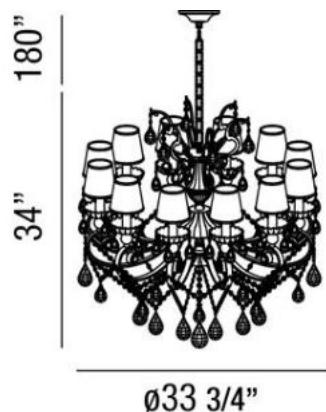

Project Information

Job Name: Canadalite.com Date: _____ Type: _____
Comments: 534 Hood Road,Markham ON L3R 3K9 Email:info@canadalite.com