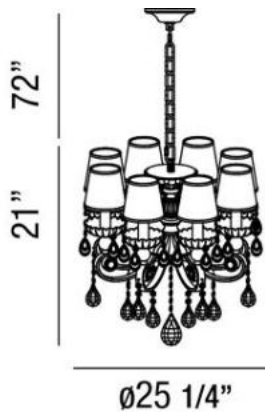

Project Information

Job Name: Canadalite.com Date: _____ Type: _____

Comments: 534 Hood Road, Markham ON L3R 3K9 Email: info@canadalite.com