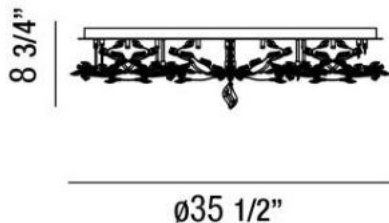

Project Information

Job Name: Canadalite.com Date: _____ Type: _____
Comments: 1 (888) 887-7038, info@canadalite.com