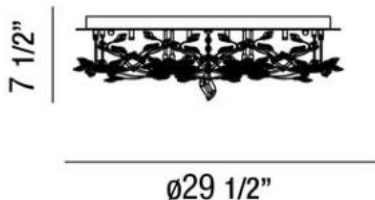

Project Information

Job Name: Canadalite.com Date: _____ Type: _____
Comments: 1 (888) 887-7038, info@canadalite.com