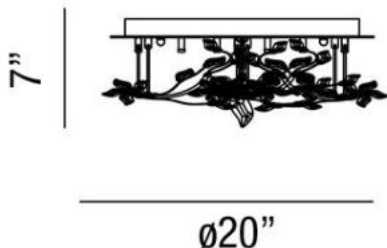

Project Information

Job Name: Canadalite.com Date: _____ Type: _____
Comments: 1 (888) 887-7038, info@canadalite.com