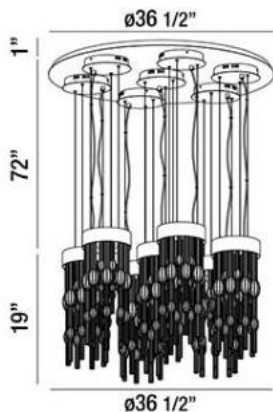

Project Information

Job Name: Canadalite.com Date: _____ Type: _____

Comments: 534 Hood Road, Markham ON L3R 3K9 Email: info@canadalite.com