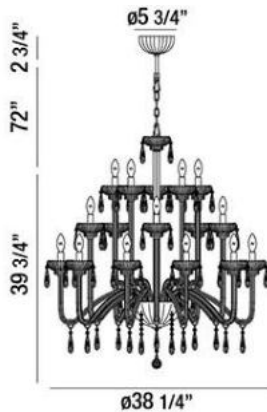

## VILLA , 20-LIGHT CHANDELIER

### Product Specifications

Collection:	Illuminations
Item No.:	26239-019
Height:	39.75"
Chain / Cord Length:	72"
Diameter:	38.25"
Est. Shipping Weight:	62.26 lbs
No. of Bulbs:	20
Bulb Wattage:	60 watts
Bulb Type:	B10 
Bulb Base:	E12
Bulb Voltage:	120 volts