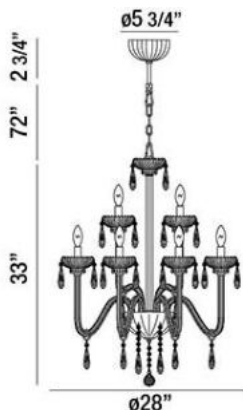

Clear crystal glass arms and bobeches with crystal and chrome accents

VILLA , 12-LIGHT CHANDELIER

Product Specifications

Collection:	Illuminations
Item No.:	26238-012
Height:	33"
Chain / Cord Length:	72"
Diameter:	28"
Est. Shipping Weight:	39.16 lbs
No. of Bulbs:	12
Bulb Wattage:	60 watts
Bulb Type:	B10
Bulb Base:	E12
Bulb Voltage:	120 volts

Options Available

ITEM CODE	FINISH	SHADE
26238-012	chrome	clear crystal

Colour / Shades Available

FINISH	SHADE
chrome	clear crystal

Project Information

Job Name: Canadalite.com Date: _____ Type: _____

Comments: 534 Hood Road, Markham ON L3R 3K9 Email: info@canadalite.com