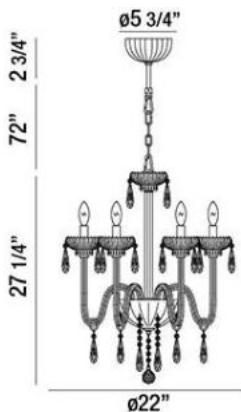

Clear crystal glass arms and bobeches with crystal and chrome accents

VILLA , 6-LIGHT CHANDELIER

Product Specifications

Collection:	Illuminations
Item No.:	26237-015
Height:	27.25"
Chain / Cord Length:	72"
Diameter:	22"
Est. Shipping Weight:	25.06 lbs
No. of Bulbs:	6
Bulb Wattage:	60 watts
Bulb Type:	B10 
Bulb Base:	E12
Bulb Voltage:	120 volts

Options Available

ITEM CODE	FINISH	SHADE
26237-015	chrome	clear crystal

Colour / Shades Available

FINISH	SHADE
chrome 	clear crystal 

Project Information

Job Name: Canadalite.com Date: _____ Type: _____
 Comments: 534 Hood Road, Markham ON L3R 3K9 Email: info@canadalite.com