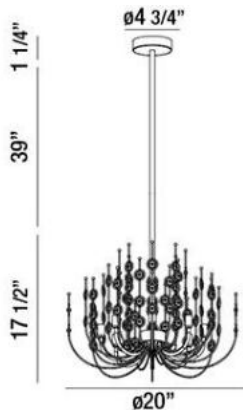

VICE , 9-LIGHT CHANDELIER

Product Specifications

Collection:	Illuminations
Item No.:	26390-017
Height:	17.5"
Chain / Cord Length:	39"
Diameter:	20"
Est. Shipping Weight:	15.84 lbs
No. of Bulbs:	9 Inc.
Bulb Wattage:	40 watts
Bulb Type:	G9 
Bulb Base:	G9
Bulb Voltage:	120 volts

Options Available

ITEM CODE	FINISH	SHADE
26390-017	chrome	clear crystal

Colour / Shades Available

FINISH	SHADE
chrome 	clear crystal 

Raised hand polished chrome arms with crystal accents comes with 3"+6"+12"+18" extension rods