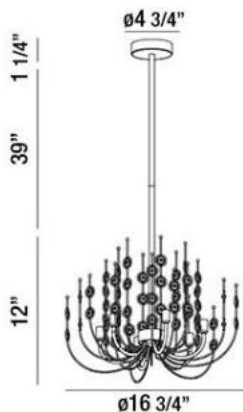

VICE , 6-LIGHT CHANDELIER

Product Specifications

Collection:	Illuminations
Item No.:	26389-011
Height:	12"
Chain / Cord Length:	39"
Diameter:	16.75"
Est. Shipping Weight:	10.76 lbs
No. of Bulbs:	6 Inc.
Bulb Wattage:	40 watts
Bulb Type:	G9 
Bulb Base:	G9
Bulb Voltage:	120 volts

Options Available

ITEM CODE	FINISH	SHADE
26389-011	chrome	clear crystal

Colour / Shades Available

FINISH	SHADE
chrome	 clear crystal

Raised hand polished chrome arms with crystal accents comes with 3"+6"+12"+18" extension rods