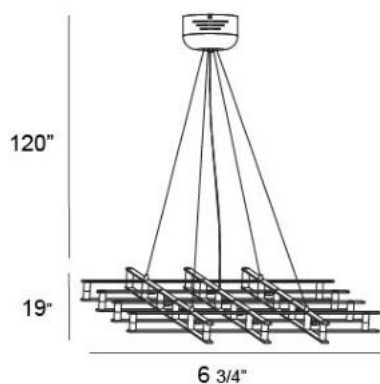

VEX , 12-LIGHT PENDANT

Product Specifications

Collection:	Illuminations
Item No.:	16473-010
Height:	1.5"
Chain / Cord Length:	120"
Width:	15"
Length:	19"
Est. Shipping Weight:	17.25 lbs
No. of Bulbs:	12 Inc.
Bulb Wattage:	20 watts
Bulb Type:	BI PIN
Bulb Base:	G4
Bulb Voltage:	12 volts

Options Available

ITEM CODE	FINISH	SHADE
16473-010	chrome	n/a

Colour / Shades Available

FINISH	SHADE
chrome	n/a

An assembly of polished chrome components align geometrically, lit from within by miniature halogen lamps. The Vex can be expanded and contracted to match ones atmosphere.