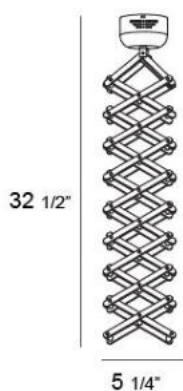

VEX , 8-LIGHT PENDANT

Product Specifications

Collection: Illuminations
 Item No.: 16472-013
 Height: 32.5"
 Length: 5.25"
 Est. Shipping Weight: 13.79 lbs
 No. of Bulbs: 8 Inc.
 Bulb Wattage: 20 watts
 Bulb Type: BI PIN
 Bulb Base: G4
 Bulb Voltage: 12 volts

Options Available

ITEM CODE	FINISH	SHADE
16472-013	chrome	n/a

Colour / Shades Available

FINISH	SHADE
chrome	n/a

An assembly of polished chrome components align geometrically, lit from within by miniature halogen lamps. The Vex can be expanded and contracted to match ones atmosphere.