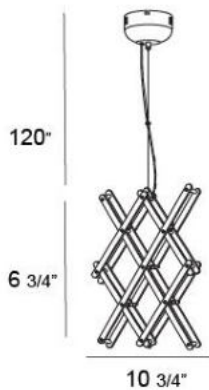

VEX , 5-LIGHT PENDANT

Product Specifications

Collection:	Illuminations
Item No.:	16471-016
Height:	6.75"
Chain / Cord Length:	120"
Length:	10.75"
Est. Shipping Weight:	11.44 lbs
No. of Bulbs:	5 Inc.
Bulb Wattage:	20 watts
Bulb Type:	BI PIN
Bulb Base:	G4
Bulb Voltage:	12 volts

Options Available

ITEM CODE	FINISH	SHADE
16471-016	chrome	n/a

Colour / Shades Available

FINISH	SHADE
chrome	n/a

An assembly of polished chrome components align geometrically, lit from within by miniature halogen lamps. The Vex can be expanded and contracted to match ones atmosphere.