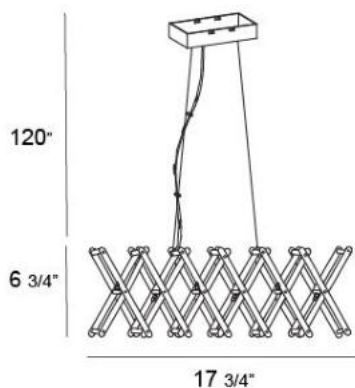

VEX , 6-LIGHT PENDANT

Product Specifications

Collection:	Illuminations
Item No.:	16470-019
Height:	6.75"
Chain / Cord Length:	120"
Length:	17.75"
Est. Shipping Weight:	6.14 lbs
No. of Bulbs:	6 Inc.
Bulb Wattage:	20 watts
Bulb Type:	BI PIN
Bulb Base:	G4
Bulb Voltage:	12 volts

Options Available

ITEM CODE	FINISH	SHADE
16470-019	chrome	n/a

Colour / Shades Available

FINISH	SHADE
chrome	n/a

Arcadian Catalan contours mark the angular perfection of this aesthetically masterful light. Well-defined obsidian arms maximize creativity with a criss-cross design. Intentionally a visual illusion, and stunningly illuminating