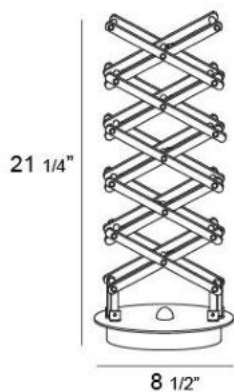

VEX , 5-LIGHT TABLE LAMP

Product Specifications

Collection:	Illuminations
Item No.:	16469-013
Height:	21.25"
Diameter:	8.5"
Est. Shipping Weight:	2.20 lbs
No. of Bulbs:	5 Inc.
Bulb Wattage:	20 watts
Bulb Type:	BI PIN
Bulb Base:	G4
Bulb Voltage:	12 volts

Options Available

ITEM CODE	FINISH	SHADE
16469-013	chrome	n/a

Colour / Shades Available

FINISH	SHADE
chrome	n/a

An assembly of polished chrome components align geometrically, lit from within by miniature halogen lamps. The Vex can be expanded and contracted to match ones atmosphere.