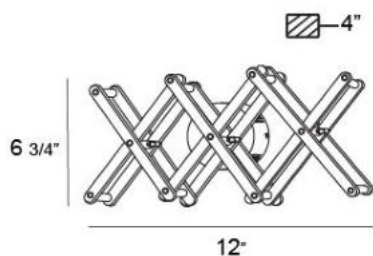

VEX , 3-LIGHT WALL SCONCE

Product Specifications

| | |
|-----------------------|---------------|
| Collection: | Illuminations |
| Item No.: | 16468-016 |
| Height: | 6.75" |
| Extension: | 4" |
| Length: | 12" |
| Est. Shipping Weight: | 2.59 lbs |
| No. of Bulbs: | 3 Inc. |
| Bulb Wattage: | 20 watts |
| Bulb Type: | BI PIN |
| Bulb Base: | G4 |
| Bulb Voltage: | 12 volts |

Options Available

| ITEM CODE | FINISH | SHADE |
|-----------|--------|-------|
| 16468-016 | chrome | n/a |

Colour / Shades Available

| FINISH | SHADE |
|--------|-------|
| chrome | n/a |

An assembly of polished chrome components align geometrically, lit from within by miniature halogen lamps. The Vex can be expanded and contracted to match ones atmosphere.