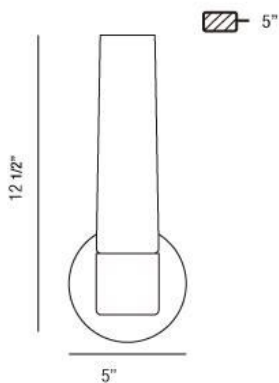

Project Information

Job Name: Canadalite.com Date: _____ Type: _____
Comments: 1 (888) 887-7038, info@canadalite.com