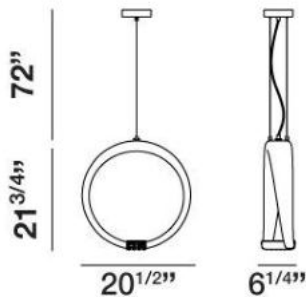

Project Information

Job Name: Canadalite.com Date: _____ Type: _____
Comments: 534 Hood Road, Markham ON L3R 3K9 Email: info@canadalite.com