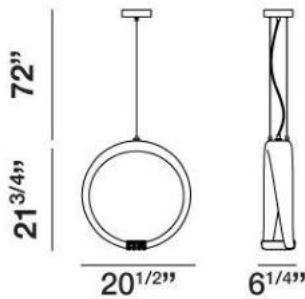

Project Information

Job Name: Canadalite.com Date: _____ Type: _____
Comments: 534 Hood Road, Markham ON L3R 3K9 Email: info@canadalite.com