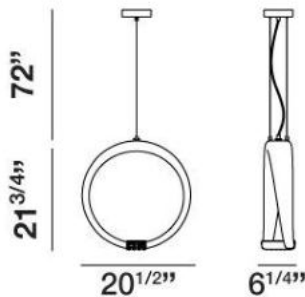

Project Information

Job Name: Canadalite.com Date: _____ Type: _____

Comments: 534 Hood Road, Markham ON L3R 3K9 Email: info@canadalite.com