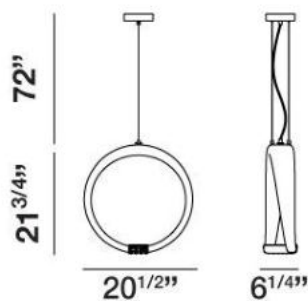

Project Information

Job Name: Canadalite.com Date: _____ Type: _____
Comments: 534 Hood Road, Markham ON L3R 3K9 Email: info@canadalite.com