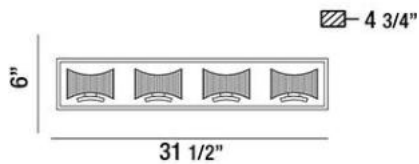

Project Information

Job Name: Canadalite.com Date: _____ Type: _____

Comments: 534 Hood Road, Markham ON L3R 3K9 Email: info@canadalite.com