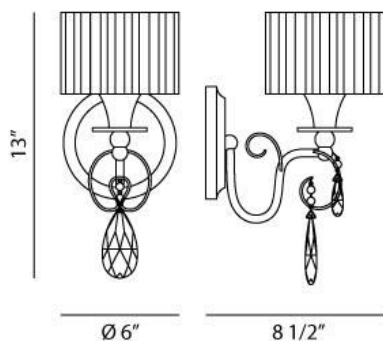

Project Information

Job Name: Canadalite.com Date: _____ Type: _____
Comments: 1 (888) 887-7038, info@canadalite.com