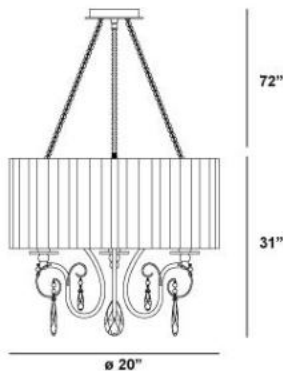

Project Information

Job Name: Canadalite.com Date: _____ Type: _____

Comments: 1 (888) 887-7038, info@canadalite.com