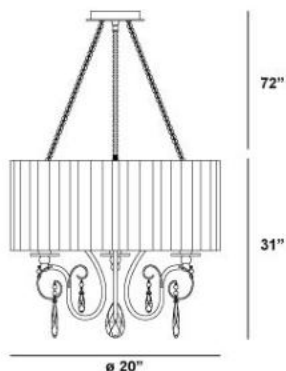

Project Information

Job Name: Canadalite.com Date: _____ Type: _____
Comments: 1 (888) 887-7038, info@canadalite.com