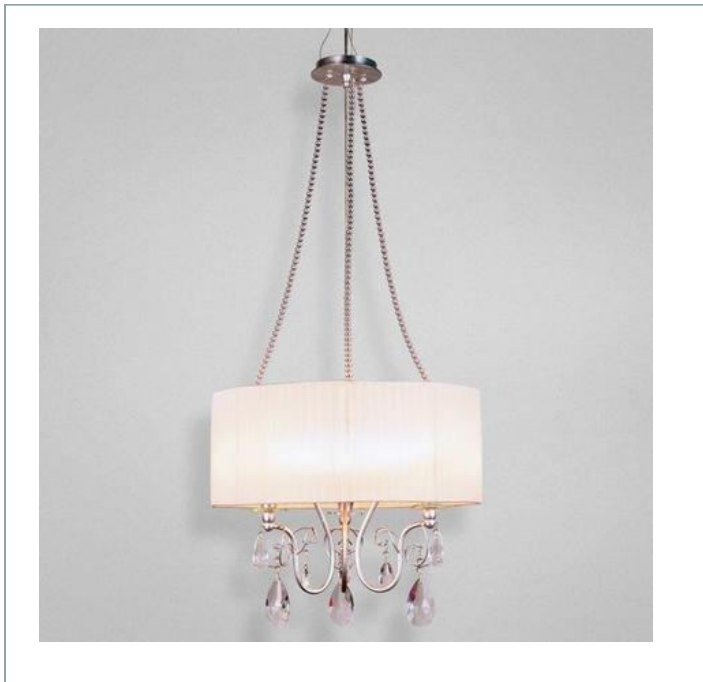

## TEMPEST , 3-LIGHT CHANDELIER

### Product Specifications

Item No.: 17504-027  
 Height: 31"  
 Chain / Cord Length: 72"  
 Diameter: 20"  
 Est. Shipping Weight: 18.96 lbs  
 No. of Bulbs: 3  
 Bulb Wattage: 60 watts  
 Bulb Type: B10   
 Bulb Base: E12  
 Bulb Voltage: 120 volts

### Colour / Shades Available

FINISH	SHADE
silver leaf	 silver
gold leaf	 gold

Shimmering pleated shades perch atop curled arms, and a burnished vintage finish is complemented by a teardrop glass ornamentation. The finishing touch is matching beading, draped elegantly like a string of pearls across this resplendent design.