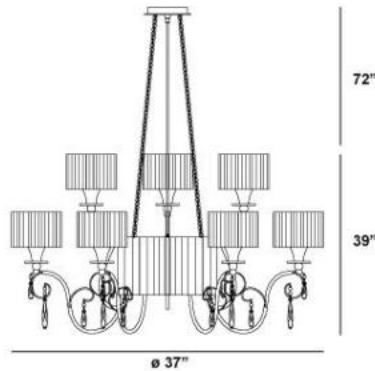

Project Information

Job Name: Canadalite.com Date: _____ Type: _____

Comments: 1 (888) 887-7038, info@canadalite.com