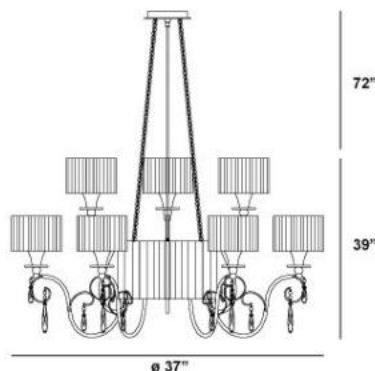

Project Information

Job Name: Canadalite.com Date: _____ Type: _____
Comments: 1 (888) 887-7038, info@canadalite.com