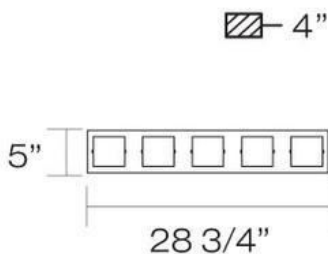

Project Information

Job Name: Canadalite.com Date: _____ Type: _____
Comments: 1 (888) 887-7038, info@canadalite.com