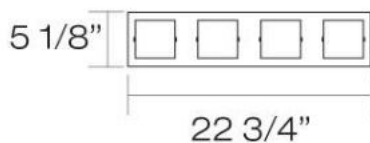

Project Information

Job Name: Canadalite.com Date: _____ Type: _____
Comments: 1 (888) 887-7038, info@canadalite.com