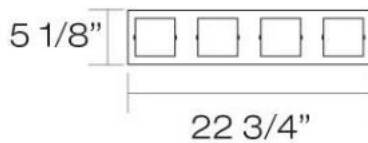

Project Information

Job Name: Canadalite.com Date: _____ Type: _____
Comments: 1 (888) 887-7038, info@canadalite.com