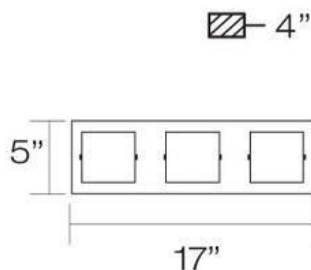

Project Information

Job Name: Canadalite.com Date: _____ Type: _____
Comments: 1 (888) 887-7038, info@canadalite.com