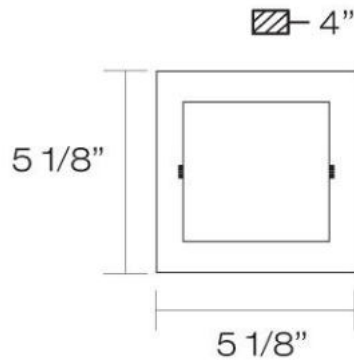

Project Information

Job Name: Canadalite.com Date: _____ Type: _____

Comments: 1 (888) 887-7038, info@canadalite.com