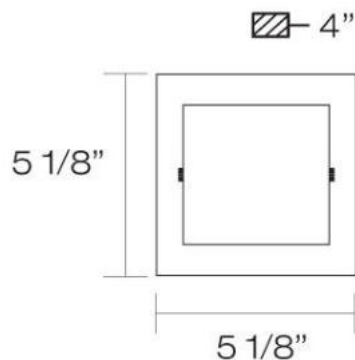

Project Information

Job Name: Canadalite.com Date: _____ Type: _____
Comments: 1 (888) 887-7038, info@canadalite.com