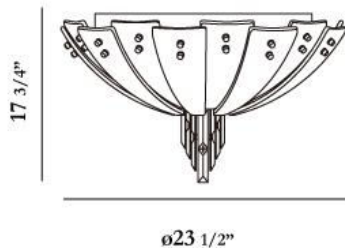

Project Information

Job Name: Canadalite.com Date: _____ Type: _____
Comments: _____