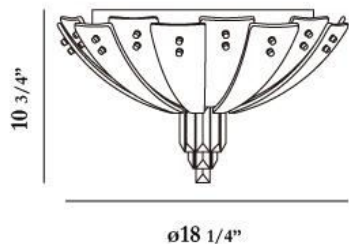

Project Information

Job Name: Canadalite.com Date: _____ Type: _____
Comments: _____