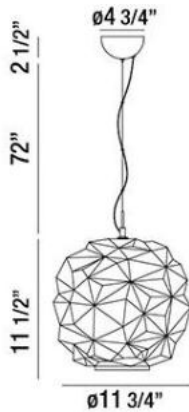

Chiseled faceted glass with chrome accents

STUDIO , 1-LIGHT PENDANT

Product Specifications

Collection:	Illuminations
Item No.:	26249-025
Height:	11.5"
Chain / Cord Length:	72"
Diameter:	11.75"
Est. Shipping Weight:	8.58 lbs
No. of Bulbs:	1
Bulb Wattage:	100 watts
Bulb Type:	A19 
Bulb Base:	E26
Bulb Voltage:	120 volts