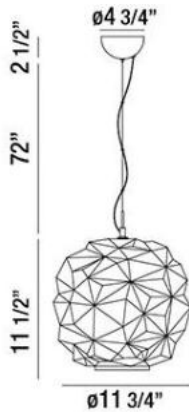

Chiseled faceted glass with chrome accents

STUDIO , 1-LIGHT PENDANT

Product Specifications

Collection:	Illuminations
Item No.:	26249-018
Height:	11.5"
Chain / Cord Length:	72"
Diameter:	11.75"
Est. Shipping Weight:	8.58 lbs
No. of Bulbs:	1
Bulb Wattage:	100 watts
Bulb Type:	A19
Bulb Base:	E26
Bulb Voltage:	120 volts

Options Available

ITEM CODE	FINISH	SHADE
26249-032	chrome	chrome glass
26249-018	chrome	clear glass
26249-025	chrome	opal white glass

Colour / Shades Available

FINISH	SHADE
chrome	chrome glass
chrome	clear glass
chrome	opal white glass

Project Information

Job Name: Canadalite.com Date: _____ Type: _____

Comments: 534 Hood Road, Markham ON L3R 3K9 Email: info@canadalite.com