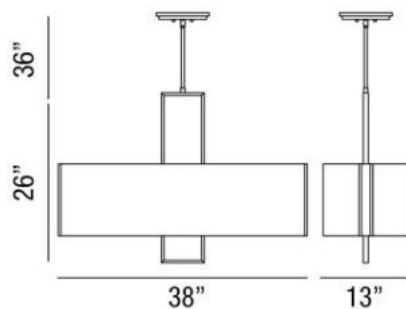

Project Information

Job Name: Canadalite.com Date: _____ Type: _____
Comments: 534 Hood Road, Markham ON L3R 3K9 Email: info@canadalite.com