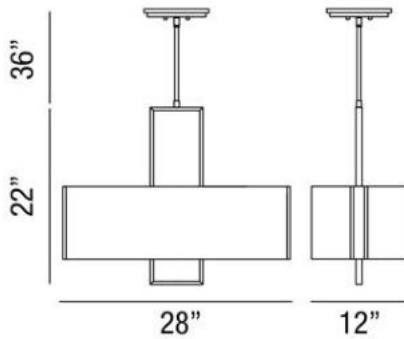

Project Information

Job Name: Canadalite.com Date: _____ Type: _____

Comments: 534 Hood Road, Markham ON L3R 3K9 Email: info@canadalite.com