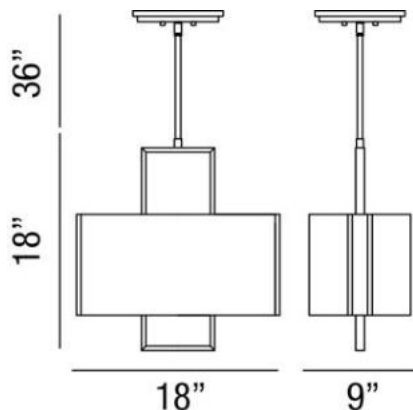

Project Information

Job Name: Canadalite.com   Date: _____   Type: _____
Comments: _____