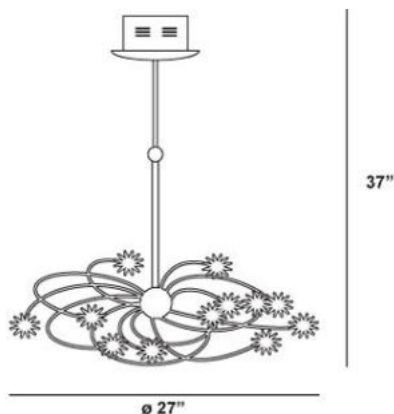

STARBURST , 24-LIGHT CHANDELIER

Product Specifications

Collection:	Illuminations
Item No.:	12899-012
Height:	37"
Diameter:	27"
Est. Shipping Weight:	29.13 lbs
No. of Bulbs:	24 Inc.
Bulb Wattage:	10 watts
Bulb Type:	BI PIN
Bulb Base:	G4
Bulb Voltage:	12 volts

Options Available

ITEM CODE	FINISH	SHADE
12899-012	chrome	crystal

Colour / Shades Available

FINISH	SHADE
chrome	<input type="radio"/> crystal

Swirling explosions of star shaped lights are centered asymmetrically in a warming and celestial design.