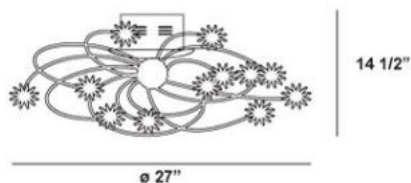

Project Information

Job Name: Canadalite.com Date: _____ Type: _____
Comments: 1 (888) 887-7038, info@canadalite.com