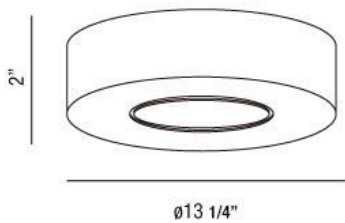

SPIRIT , 1-LIGHT LARGE FLUSHMOUNT

Product Specifications

Collection:	Illuminations
Item No.:	23019-010
Height:	2"
Diameter:	13.25"
Est. Shipping Weight:	14.78 lbs
No. of Bulbs:	1 Inc.
Bulb Wattage:	22 watts
Bulb Type:	T5
Bulb Base:	2GX13
Bulb Voltage:	120 volts

Options Available

ITEM CODE	FINISH	SHADE
23019-010	chrome	frosted white glass

Colour / Shades Available

FINISH	SHADE
chrome	frosted white glass

Project Information

Job Name: Canadalite.com Date: _____ Type: _____
 Comments: 1 (888) 887-7038, info@canadalite.com