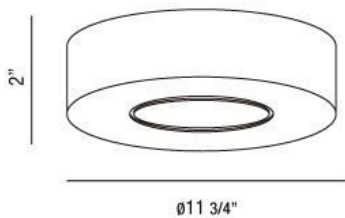

SPIRIT , 1-LIGHT MEDIUM FLUSHMOUNT

Product Specifications

Collection:	Illuminations
Item No.:	23018-013
Height:	2"
Diameter:	11.75"
Est. Shipping Weight:	12.28 lbs
No. of Bulbs:	1 Inc.
Bulb Wattage:	22 watts
Bulb Type:	T5
Bulb Base:	2GX13
Bulb Voltage:	120 volts

Options Available

ITEM CODE	FINISH	SHADE
23018-013	chrome	frosted white glass

Colour / Shades Available

FINISH	SHADE
chrome	frosted white glass

Project Information

Job Name: Canadalite.com Date: _____ Type: _____
 Comments: 1 (888) 887-7038, info@canadalite.com