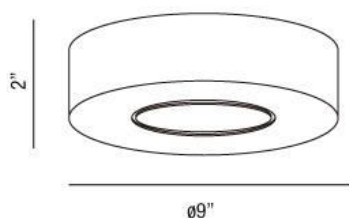

Project Information

Job Name: Canadalite.com Date: _____ Type: _____
Comments: 1 (888) 887-7038, info@canadalite.com