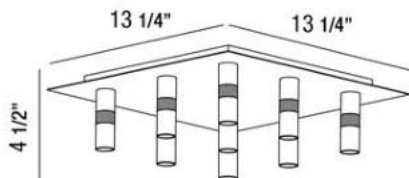

Project Information

Job Name: Canadalite.com Date: _____ Type: _____
Comments: 1 (888) 887-7038